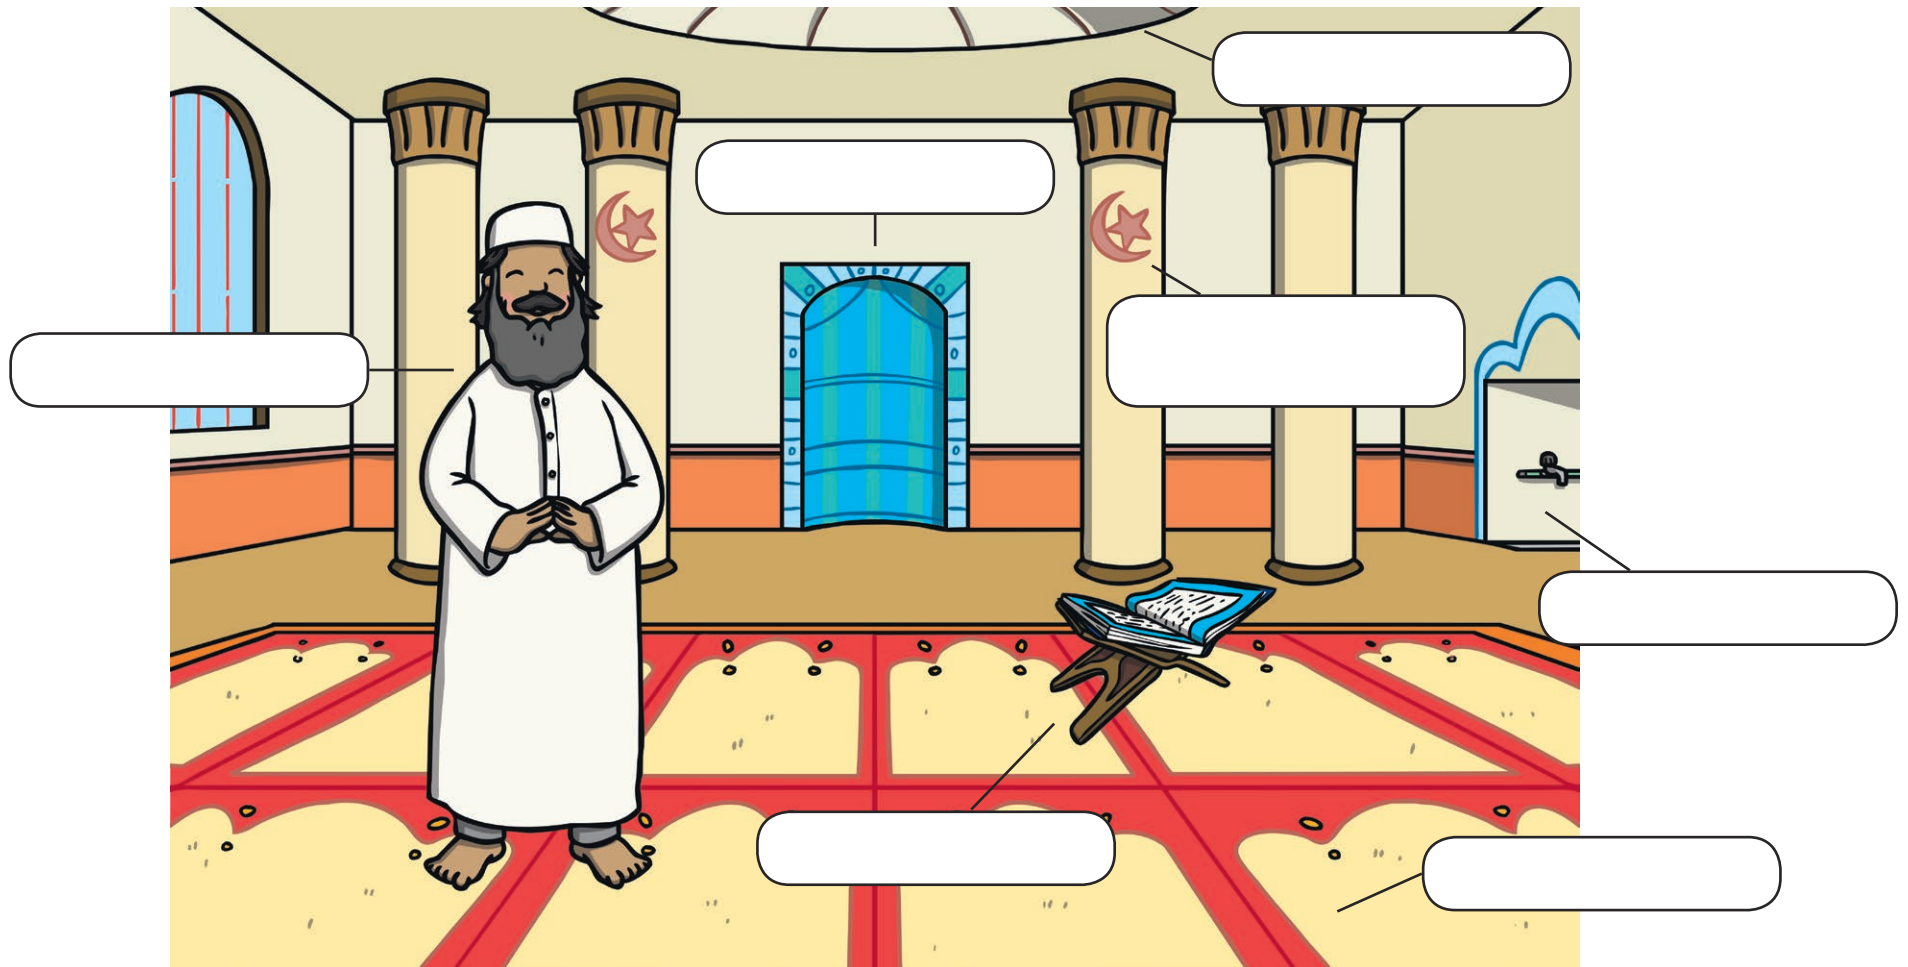

Places of Worship: Mosque

Prayer mat	Qubba (Dome structure)	Mihrab (recess to indicate the direction of Mecca)	Wash room	Crescent moon and star	A Qur'an (Holy Book)	Imam
------------	---------------------------	--	-----------	---------------------------	-------------------------	------

Places of Worship: Mosque Answers

Prayer mat	Qubba (Dome structure)	Mihrab (recess to indicate the direction of Mecca)	Wash room	Crescent moon and star	A Qur'an (Holy Book)	Imam
------------	---------------------------	--	-----------	---------------------------	-------------------------	------